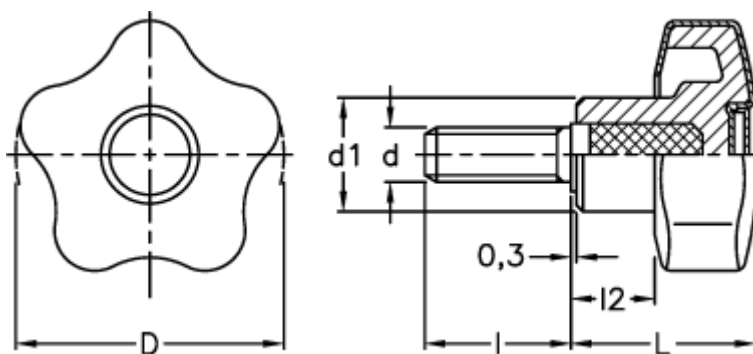

# Data Sheet

Article number: 23021699116

Description: E+G Lobe knobs

VCT.43 p-M8x16 SOFT C6 RAL3000 - red cap

## Measures

D	= 43
d1	= 17.0
d 6g	= M8
l	= 16
L	= 29.0
l2	= 11.0